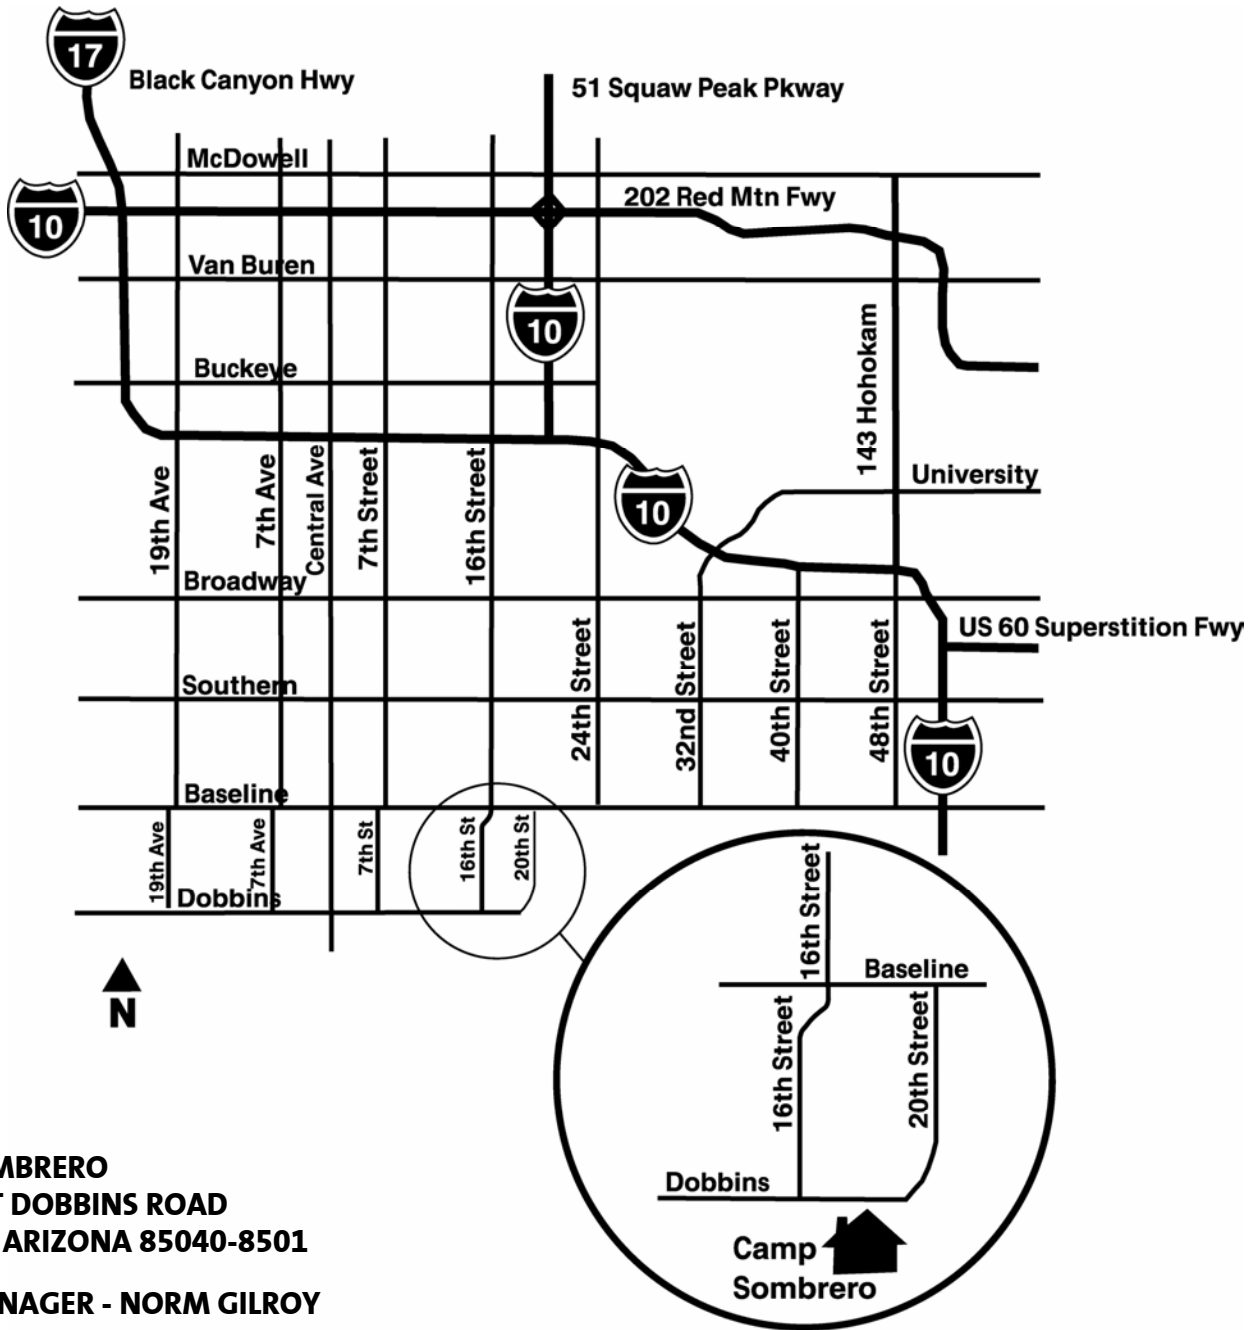

# Camp Sombbrero Road Map

**CAMP SOMBRERO**  
**1611 EAST DOBBINS ROAD**  
**PHOENIX, ARIZONA 85040-8501**

**CAMP MANAGER - NORM GILROY**

**Manager Phone 602.276.6951**  
**Camp Phone 602.243.7410**

Drive south on 16<sup>th</sup> Street (toward South Mountain) to Dobbins. At Dobbins turn left and take the first right, you will see Camp Sombbrero sign and mailbox

# Camp Sombrero Site Map